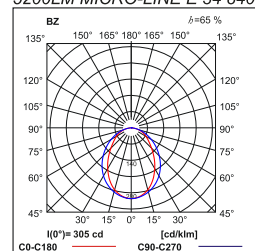

AGAT BUTTERFLY LED

AGAT BUTTERFLY LED

AGAT BUTTERFLY LED
5200LM MICRO-LINE E 34 840

AGAT BUTTERFLY LED
5200LM MICRO-LINE E 34 840

h[m]	φ [m]	c90 (α=45°)	E_{av} [lux]
1	1,67		1115
2	3,23		278
3	4,85		123
4	6,47		69
5	8,09		44

Wymiary/Dimensions/Les dimensions